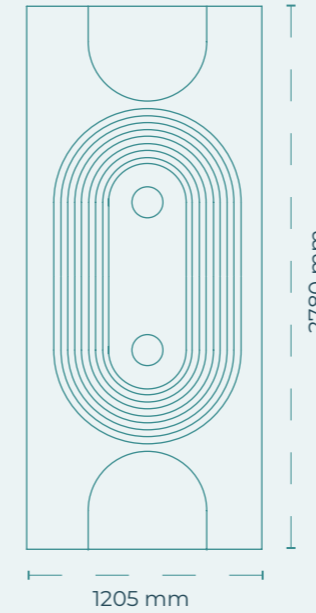

THE BAU LEGACY

harmonium.design

SPECIFICATIONS

SKU	DBHA0030
Dimensions	3615 x 2780 mm
Density - Grammage	2400 g/m ² - 200 Kg/m ³
Thickness	12 mm
Sound Absorption	0.9 αW - 0.8 NRC
Fire Rating	ASTM E84 Class A, EN 13501, Bs1-d0
Composition	100% Polyester fibre (PET)
Recycled Content	Minimum 75%
Emissions	E0-Indoor use, OEKO-TEXT®, VOC's free
Application	Walls, Creations
Tooling	V-Cut