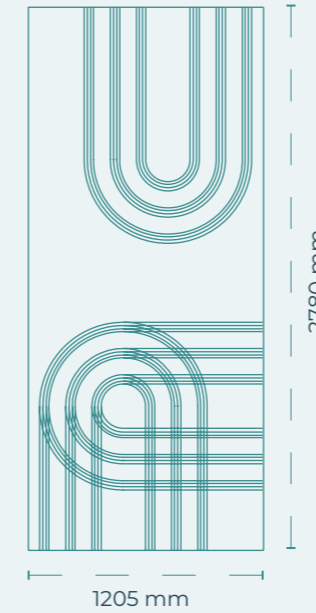

LIVING GEOMETRY

harmonium.design

SPECIFICATIONS

SKU	DBHA0027
Dimensions	3615 x 2780 mm
Density - Grammage	2400 g/m ² - 200 Kg/m ³
Thickness	12 mm
Sound Absorption	0.9 αW - 0.8 NRC
Fire Rating	ASTM E84 Class A, EN 13501, Bs1-d0
Composition	100% Polyester fibre (PET)
Recycled Content	Minimum 75%
Emissions	E0-Indoor use, OEKO-TEXT®, VOC's free
Application	Walls, Creations
Tooling	V-Cut

Designer Elena Mas Parres

"Living Geometric" is a visual symphony in the fascinating design universe that pays homage to the iconic Bauhaus style. Homage to the iconic Bauhaus style.

Colours