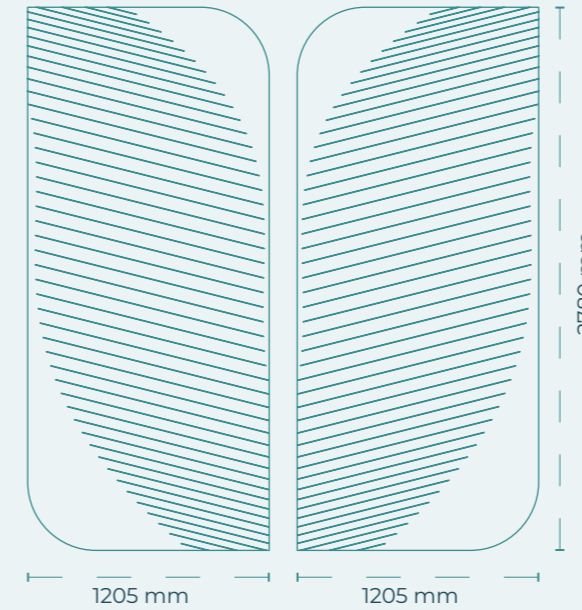

LEAF ROUNDED

harmonium.design

SPECIFICATIONS

SKU	DBHA0042
Dimensions	2410 X 2780 mm
Density - Grammage	2400 g/m ² - 200 Kg/m ³
Thickness	12 mm
Sound Absorption	0.9 αW - 0.8 NRC
Fire Rating	ASTM E84 Class A, EN 13501, Bsl-d0
Composition	100% Polyester fibre (PET)
Recycled Content	Minimum 75%
Emissions	E0-Indoor use, OEKO-TEXT®, VOC's free
Application	Walls, Creations
Tooling	V-cut /Thru-cut

Designer MOJA Design

Bring a touch of nature to your interior architecture. Leaf was made to mirror the calming shape and aura of lush leaves, which makes Leaf's Design appear timeless.

Colours