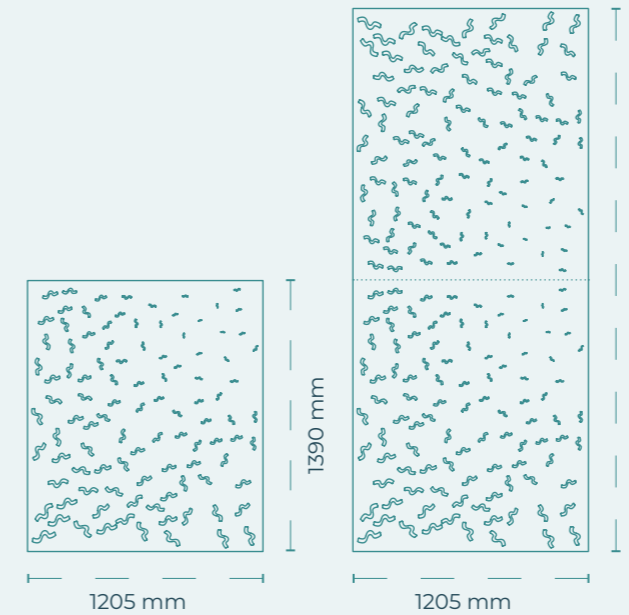

FRAGMENTS

harmonium.design

SPECIFICATIONS	
SKU	DBHA0003
Dimensions	1205 x 2780 mm
Density - Grammage	2400 g/m ² - 200 Kg/m ³
Thickness	12 mm
Sound Absorption	0.9 αW - 0.8 NRC
Fire Rating	ASTM E84 Class A, EN 13501, Bs1-d0
Composition	100% Polyester fibre (PET)
Recycled Content	Minimum 75%
Emisions	E0-Indoor use, OEKO-TEXT®, VOC's free
Application	Walls, Screens
Tooling	Thru-Cut