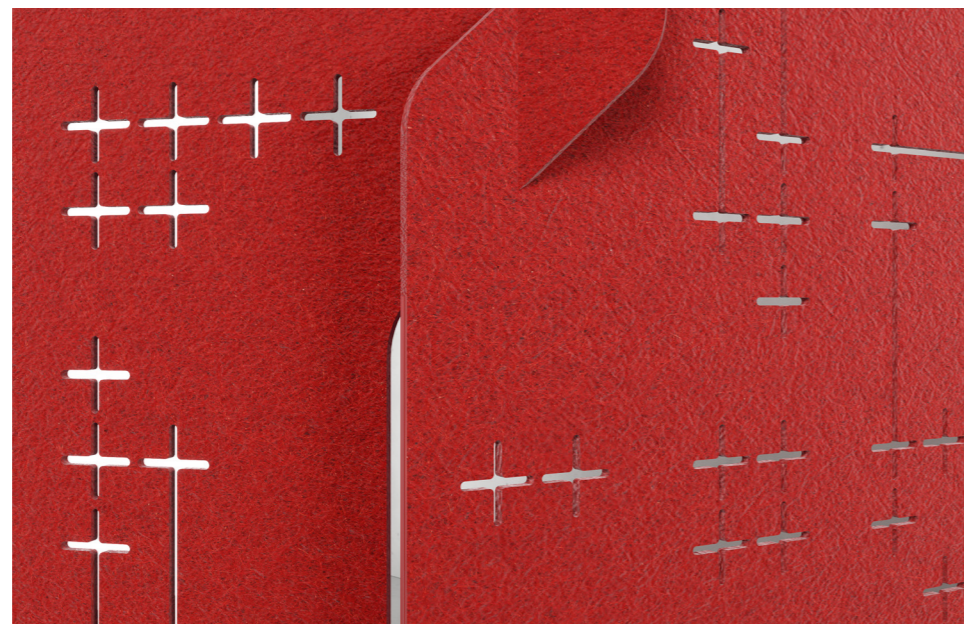

BERLIN

harmonium.design

SPECIFICATIONS

SKU	DBHA0044
Dimensions	2544 x 1685 x 483 mm
Density - Grammage	2400 g/m ² - 200 Kg/m ³
Thickness	12 mm
Sound Absorption	0.9 αW - 0.8 NRC
Fire Rating	ASTM E84 Class A, EN 13501, Bsl-d0
Composition	100% Polyester fibre (PET)
Recycled Content	Minimum 75%
Emissions	E0-Indoor use, OEKO-TEXT®, VOC's free
Application	Room Divider
Tooling	Thru-cut

Designer MOJA Design

Berlin is a simple and stylish solution for organizing your space in an interesting way. The panels are easy to connect and give you complete freedom to organize your space.

Colours