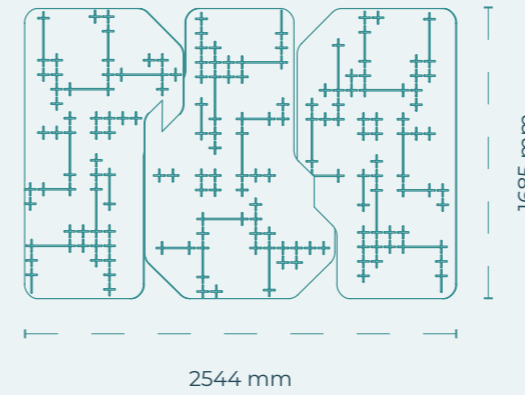

BERLIN

harmonium.design

SPECIFICATIONS

SKU	DBHA0044
Dimensions	2544 x 1685 x 483 mm
Density - Grammage	2400 g/m ² - 200 Kg/m ³
Thickness	12 mm
Sound Absorption	0.9 αW - 0.8 NRC
Fire Rating	ASTM E84 Class A, EN 13501, Bsl-d0
Composition	100% Polyester fibre (PET)
Recycled Content	Minimum 75%
Emissions	E0-Indoor use, OEKO-TEXT®, VOC's free
Application	Room Divider
Tooling	Thru-cut