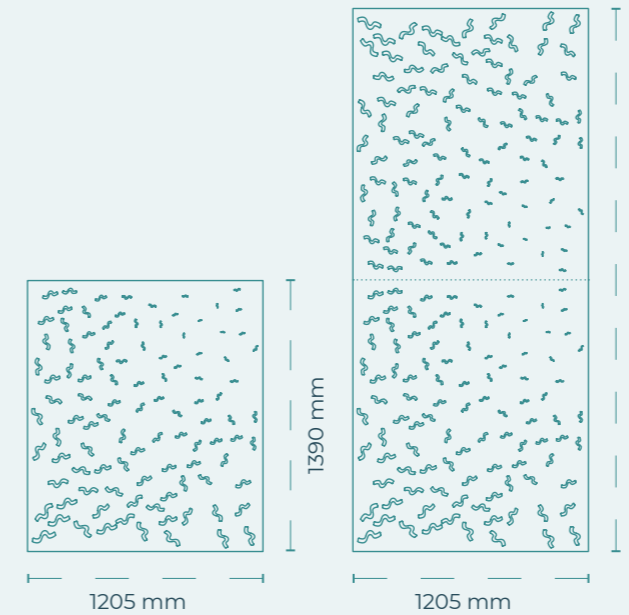

FRAGMENTS

harmonium.design

SPECIFICATIONS	
SKU	DBHA0003
Dimensions	1205 x 2780 mm
Density - Grammage	2400 g/m ² - 200 Kg/m ³
Thickness	12 mm
Sound Absorption	0.9 αW - 0.8 NRC
Fire Rating	ASTM E84 Class A, EN 13501, Bs1-d0
Composition	100% Polyester fibre (PET)
Recycled Content	Minimum 50%
Emisions	E0-Indoor use, OEKO-TEXT®, VOC's free
Application	Walls, Screens
Tooling	Thru-Cut

Designer MOJA Design

Loose yourself in this truly enticing pattern and discover how a seemingly simple shape can form a beautiful art piece in your office or home.

Colours

01	02	03	04
ONYX	RIVER	PUMICE	POLAR
05	06	07	08
CANARY	SAND	WAKAME	GLACIER
09	10	11	12
SAKURA	AMETHYST	DRAGON	ELEPHANT
13	14	15	16
IGUANA	CAMEL	STARFISH	CORAL
17	18	19	20
STORM	JADE	MACAW	PINECONE