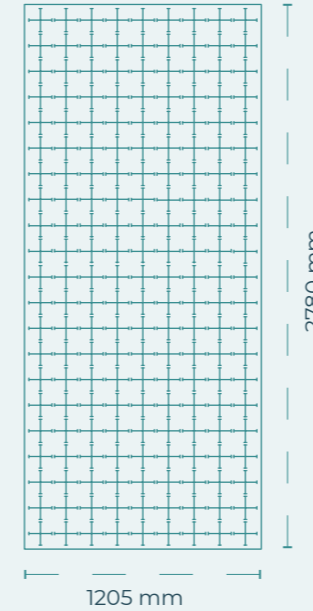

# GEOMETRIC

harmonium.design

### SPECIFICATIONS

SKU	DBHA0001
Dimensions	1205 x 2780 mm
Density - Grammage	2400 g/m <sup>2</sup> - 200 Kg/m <sup>3</sup>
Thickness	12 mm
Sound Absorption	0.9 αW - 0.8 NRC
Fire Rating	ASTM E84 Class A, EN 13501, Bs1-d0
Composition	100% Polyester fibre (PET)
Recycled Content	Minimum 50%
Emisions	E0-Indoor use, OEKO-TEXT®, VOC's free
Application	Walls
Tooling	Thru-Cut / V-Cut

### Designer MOJA Design

Geometric is timeless design and cubic shapes crafted together into a straightforward wall panel. It ensures stylish walls which, blend perfectly into the background of your interior.