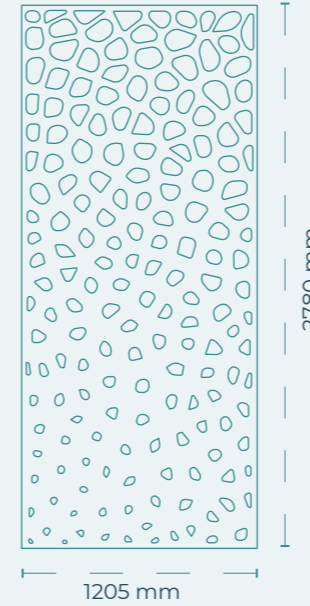

VORONOI

SPECIFICATIONS

SKU	DBHA0047
Dimensions	1205 X2780 mm
Density - Grammage	2400 g/m ² - 200 Kg/m ³
Thickness	12 mm
Sound Absorption	0.9 αW - 0.8 NRC
Fire Rating	ASTM E84 Class A, EN 13501, Bsl-d0
Composition	100% Polyester fibre (PET)
Recycled Content	Minimum 50%
Emissions	E0-Indoor use, OEKO-TEXT®, VOC's free
Application	Walls, Screens
Tooling	Thru-cut

Designer MOJA Design

Not unlike the cells in our bodies, all cells in this panel are dependent on each other. They seem to push and pull each other to evenly distribute across the surface, creating a soothing and organic collection of shapes.

Colours

01 ONYX	02 RIVER	03 PUMICE	04 POLAR
05 CANARY	06 SAND	07 WAKAME	08 GLACIER
09 SAKURA	10 AMETHYST	11 DRAGON	12 ELEPHANT
13 IGUANA	14 CAMEL	15 STARFISH	16 CORAL
17 STORM	18 JADE	19 MACAW	20 PINECONE