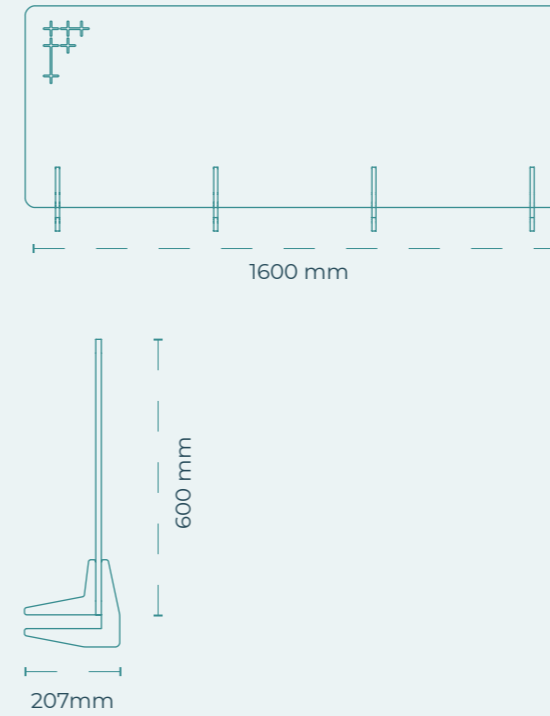

VAULT

harmonium.design

SPECIFICATIONS

SKU	DBHA0046
Dimensions	600 X 1600 x 207 mm
Density - Grammage	2400 g/m ² - 200 Kg/m ³
Thickness	12 mm
Sound Absorption	0.9 αW - 0.8 NRC
Fire Rating	ASTM E84 Class A, EN 13501, Bsl-d0
Composition	100% Polyester fibre (PET)
Recycled Content	Minimum 50%
Emissions	E0-Indoor use, OEKO-TEXT®, VOC's free
Application	Workspace divider
Tooling	Thru-cut

Designer MOJA Design

This divider embodies the famous design principle "form follows function". Its simplicity of its shape and assembly makes it an essential, which fits in every surrounding.

Colours

01	02	03	04
ONYX	RIVER	PUMICE	POLAR
05	06	07	08
CANARY	SAND	WAKAME	GLACIER
09	10	11	12
SAKURA	AMETHYST	DRAGON	ELEPHANT
13	14	15	16
IGUANA	CAMEL	STARFISH	CORAL
17	18	19	20
STORM	JADE	MACAW	PINECONE