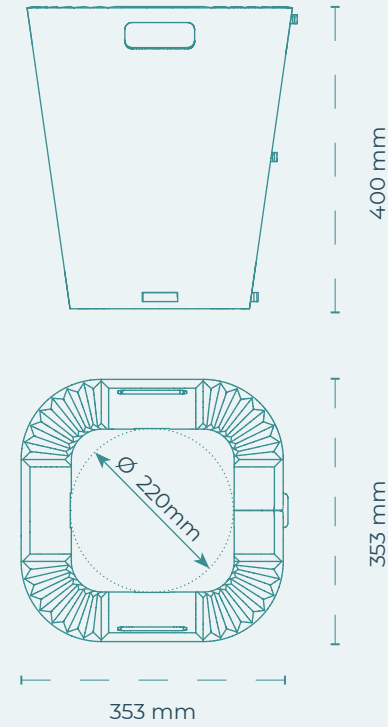

### SPECIFICATIONS

SKU	DBHA0043
Dimensions	353 x 353 x 400 mm (5 PCS)
Density - Grammage	2400 g/m <sup>2</sup> - 200 Kg/m <sup>3</sup>
Thickness	12 mm
Sound Absorption	0.9 αW - 0.8 NRC
Fire Rating	ASTM E84 Class A, EN 13501, Bs1-d0
Composition	100% Polyester fibre (PET)
Recycled Content	Minimum 50%
Emissions	E0-Indoor use, OEKO-TEXT®, VOC's free
Application	Creations
Tooling	V-cut /Thru-cut