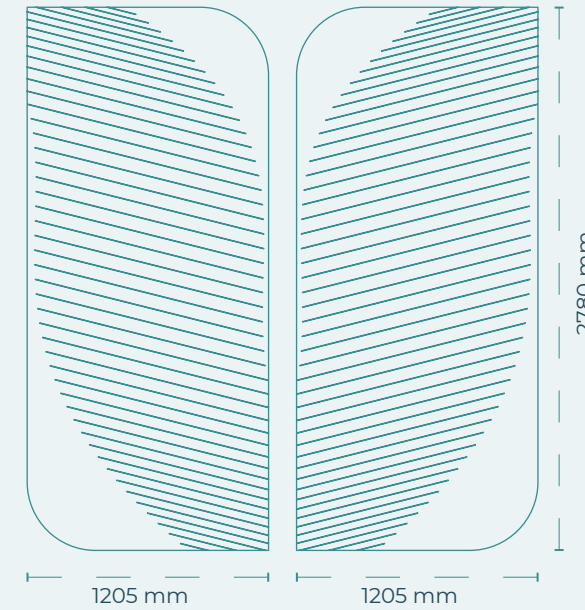

LEAF ROUNDED

harmonium.design

SPECIFICATIONS

SKU	DBHA0042
Dimensions	2410 X 2780 mm
Density - Grammage	2400 g/m ² - 200 Kg/m ³
Thickness	12 mm
Sound Absorption	0.9 αW - 0.8 NRC
Fire Rating	ASTM E84 Class A, EN 13501, Bsl-d0
Composition	100% Polyester fibre (PET)
Recycled Content	Minimum 50%
Emissions	E0-Indoor use, OEKO-TEXT®, VOC's free
Application	Walls, Creations
Tooling	V-cut /Thru-cut

Designer MOJA Design

Bring a touch of nature to your interior architecture. Leaf was made to mirror the calming shape and aura of lush leaves, which makes Leaf's Design appear timeless.

Colours