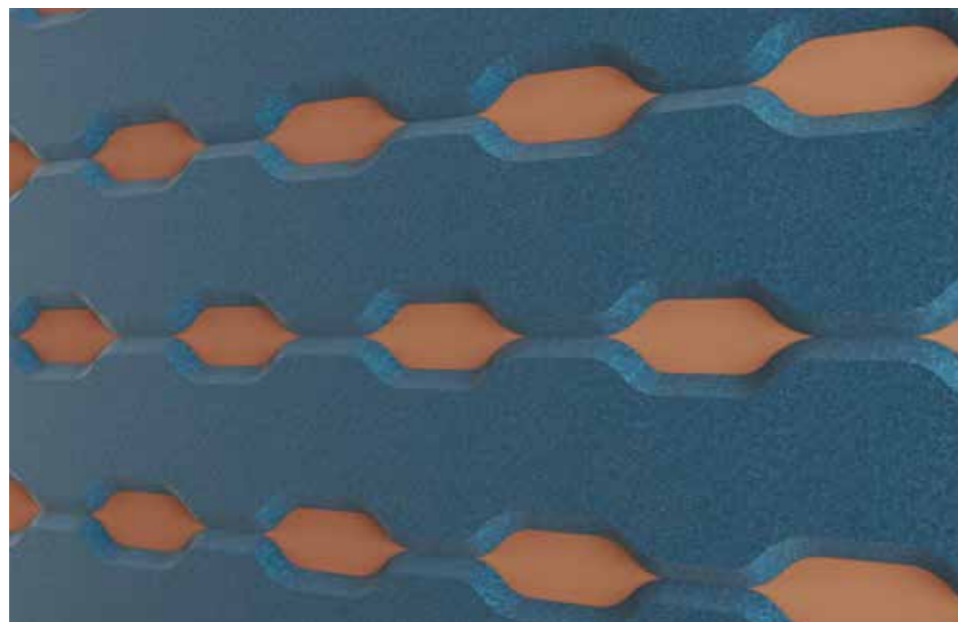

HEXAGON

harmonium.design

SPECIFICATIONS

SKU	DBHA0041
Dimensions	1410 X 2566 mm
Density - Grammage	2400 g/m ² - 200 Kg/m ³
Thickness	12 mm
Sound Absorption	0.9 αW - 0.8 NRC
Fire Rating	ASTM E84 Class A, EN 13501, Bsl-d0
Composition	100% Polyester fibre (PET)
Recycled Content	Minimum 50%
Emissions	E0-Indoor use, OEKO-TEXT®, VOC's free
Application	Walls, Creations
Tooling	Bevel-cut /Thru-cut

Designer MOJA Design

Hexagon adds a futuristic touch to your room. The gaps between the panels create an aesthetic interplay with the see-through spaces of your wall. Hexagon consists of individual elements, so you can create your own unique arrangement.