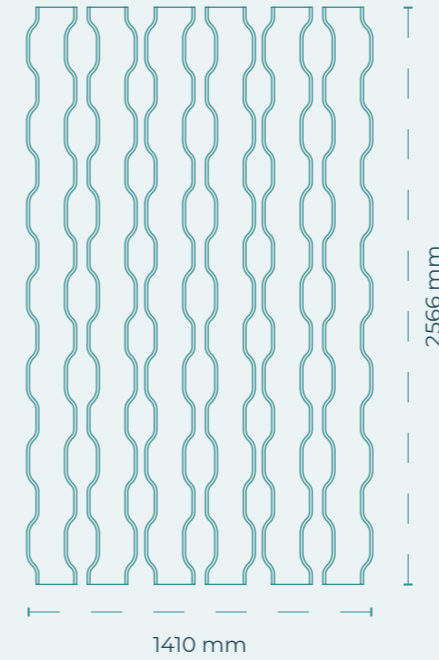

HEXAGON

harmonium.design

SPECIFICATIONS

SKU	DBHA0041
Dimensions	1410 X 2566 mm
Density - Grammage	2400 g/m ² - 200 Kg/m ³
Thickness	12 mm
Sound Absorption	0.9 αW - 0.8 NRC
Fire Rating	ASTM E84 Class A, EN 13501, Bsl-d0
Composition	100% Polyester fibre (PET)
Recycled Content	Minimum 50%
Emissions	E0-Indoor use, OEKO-TEXT®, VOC's free
Application	Walls, Creations
Tooling	Bevel-cut /Thru-cut

Designer MOJA Design

Hexagon adds a futuristic touch to your room. The gaps between the panels create an aesthetic interplay with the see-through spaces of your wall. Hexagon consists of individual elements, so you can create your own unique arrangement.