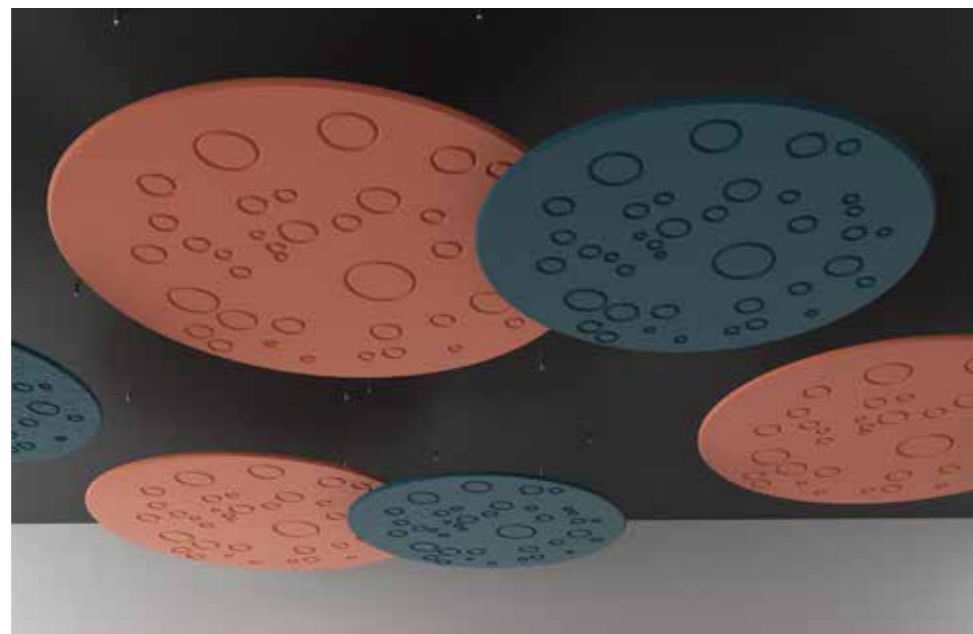

MOON

harmonium.design

Ø 1205 mm
DBHA0039

Ø 945 mm
DBHA0040

SPECIFICATIONS

SKU	DBHA0039 DBHA0040
Dimensions	Ø 1205 mm / Ø 945 mm
Density - Grammage	2400 g/m ² - 200 Kg/m ³
Thickness	12 mm
Sound Absorption	0.9 αW - 0.8 NRC
Fire Rating	ASTM E84 Class A, EN 13501, Bs1-d0
Composition	100% Polyester fibre (PET)
Recycled Content	Minimum 50%
Emissions	E0-Indoor use, OEKO-TEXT®, VOC's free
Application	Ceiling, Creations
Tooling	V-cut / Thru-cut

Designer Clara Sullà

Enhance your elegant and refined space with our Moon acoustic panel, inspired by the full moon's texture and cratered surface. Available in a white-ivory hue, it adds a touch of celestial beauty. Hang it from the ceiling or on the wall, providing an exceptional design for sophisticated interiors with a tasteful touch.

Colours

01	02	03	04
ONYX	RIVER	PUMICE	POLAR
05	06	07	08
CANARY	SAND	WAKAME	GLACIER
09	10	11	12
SAKURA	AMETHYST	DRAGON	ELEPHANT
13	14	15	16
IGUANA	CAMEL	STARFISH	CORAL
17	18	19	20
STORM	JADE	MACAW	PINECONE