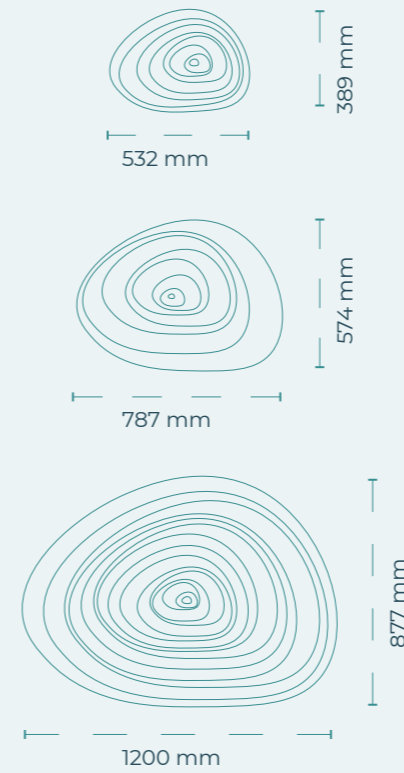

PEBBLE ISLAND

harmonium.design

SPECIFICATIONS

SKU	DBHA0038
Dimensions	1200 x 877 mm / 787 x 574 / 532 x 389 - 2 units each
Density - Grammage	2400 g/m ² - 200 Kg/m ³
Thickness	12 mm
Sound Absorption	0.9 αW - 0.8 NRC
Fire Rating	ASTM E84 Class A, EN 13501, Bsl-d0
Composition	100% Polyester fibre (PET)
Recycled Content	Minimum 50%
Emissions	E0-Indoor use, OEKO-TEXT®, VOC's free
Ceiling	Ceiling, Creations
Tooling	V-cut / Thru-cut

Colours

01	02	03	04
ONYX	RIVER	PUMICE	POLAR
05	06	07	08
CANARY	SAND	WAKAME	GLACIER
09	10	11	12
SAKURA	AMETHYST	DRAGON	ELEPHANT
13	14	15	16
IGUANA	CAMEL	STARFISH	CORAL
17	18	19	20
STORM	JADE	MACAW	PINECONE