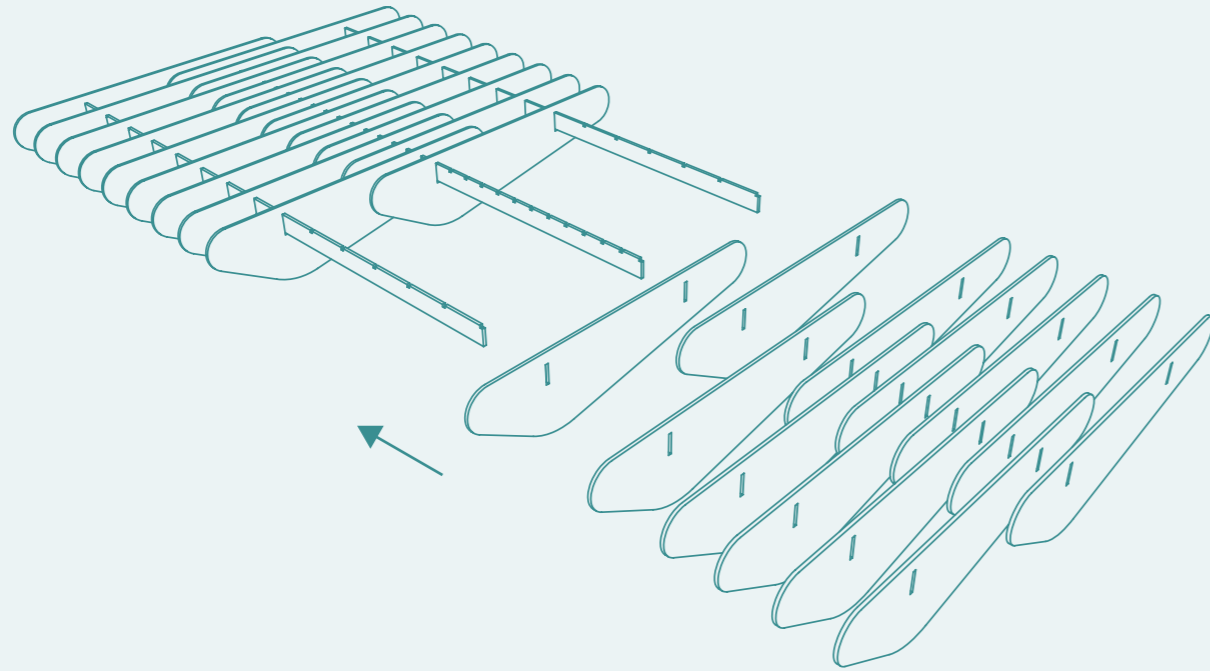

RESONANCE

harmonium.design

SPECIFICATIONS

SKU	DBHA0031
Dimensions	2035 x 2780 x 336 mm
Density - Grammage	2400 g/m ² - 200 Kg/m ³
Thickness	12 mm
Sound Absorption	0.9 αW - 0.8 NRC
Fire Rating	ASTM E84 Class A, EN 13501, Bs1-d0
Composition	100% Polyester fibre (PET)
Recycled Content	Minimum 50%
Emissions	E0-Indoor use, OEKO-TEXT®, VOC's free
Application	Ceiling
Tooling	Thru-Cut

Designer MOJA Design

Experience harmony from above with Resonance. With its two colours, Resonance blends in with any interior. You can create different variations when mounting it, thus creating your personal ceiling design.