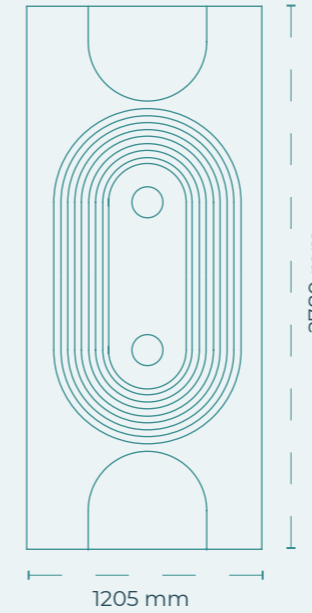

THE BAU LEGACY

harmonium.design

SPECIFICATIONS

SKU	DBHA0030
Dimensions	3615 x 2780 mm
Density - Grammage	2400 g/m ² - 200 Kg/m ³
Thickness	12 mm
Sound Absorption	0.9 αW - 0.8 NRC
Fire Rating	ASTM E84 Class A, EN 13501, Bs1-d0
Composition	100% Polyester fibre (PET)
Recycled Content	Minimum 50%
Emissions	E0-Indoor use, OEKO-TEXT®, VOC's free
Application	Walls, Creations
Tooling	V-Cut