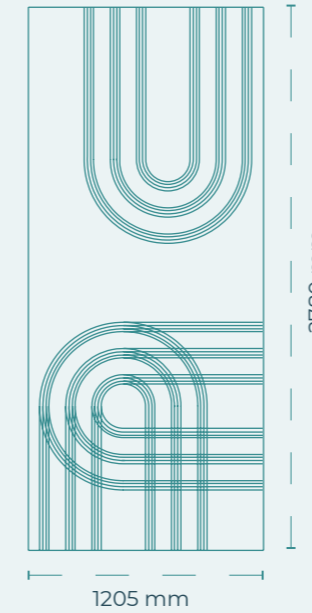

LIVING GEOMETRY

harmonium.design

SPECIFICATIONS

SKU	DBHA0027
Dimensions	3615 x 2780 mm
Density - Grammage	2400 g/m ² - 200 Kg/m ³
Thickness	12 mm
Sound Absorption	0.9 αW - 0.8 NRC
Fire Rating	ASTM E84 Class A, EN 13501, Bs1-d0
Composition	100% Polyester fibre (PET)
Recycled Content	Minimum 50%
Emissions	E0-Indoor use, OEKO-TEXT®, VOC's free
Application	Walls, Creations
Tooling	V-Cut

Designer Elena Mas Parres

"Living Geometric" is a visual symphony in the fascinating design universe that pays homage to the iconic Bauhaus style. Homage to the iconic Bauhaus style.

Colours

01	02	03	04
ONYX	RIVER	PUMICE	POLAR
05	06	07	08
CANARY	SAND	WAKAME	GLACIER
09	10	11	12
SAKURA	AMETHYST	DRAGON	ELEPHANT
13	14	15	16
IGUANA	CAMEL	STARFISH	CORAL
17	18	19	20
STORM	JADE	MACAW	PINECONE