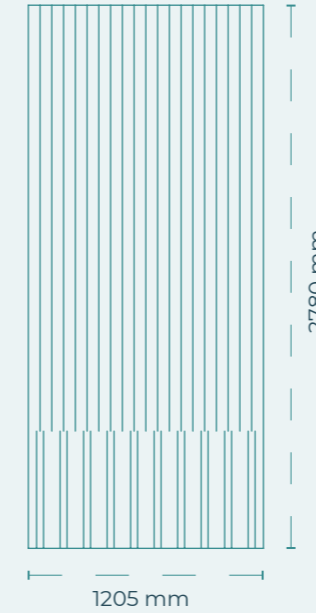

PLINTH

harmonium.design

SPECIFICATIONS

SKU	DBHA0018
Dimensions	1205 x 2780 mm
Density - Grammage	2400 g/m ² - 200 Kg/m ³
Thickness	12 mm
Sound Absorption	0.9 αW - 0.8 NRC
Fire Rating	ASTM E84 Class A, EN 13501, Bs1-d0
Composition	100% Polyester fibre (PET)
Recycled Content	Minimum 50%
Emissions	E0-Indoor use, OEKO-TEXT®, VOC's free
Application	Walls
Tooling	V-Cut