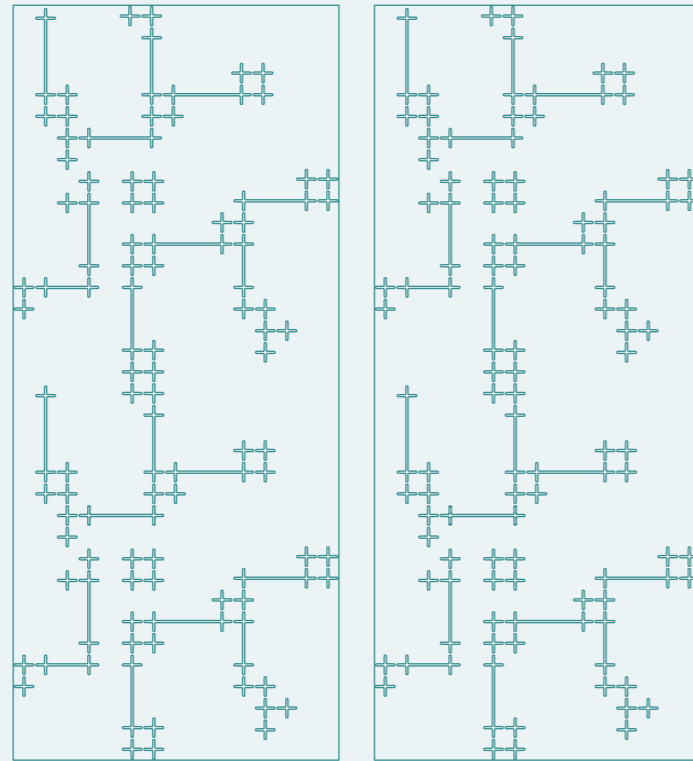

MAZE

harmonium.design

SPECIFICATIONS

SKU	DBHA0012
Dimensions	1200 x 2780 mm
Density - Grammage	2400 g/m ² - 200 Kg/m ³
Thickness	12 mm
Sound Absorption	0.9 αW - 0.8 NRC
Fire Rating	ASTM E84 Class A, EN 13501, Bs1-d0
Composition	100% Polyester fibre (PET)
Recycled Content	Minimum 50%
Emissions	E0-Indoor use, OEKO-TEXT®, VOC's free
Application	Walls, Screens
Tooling	Thru-Cut

Designer MOJA Design

Like a labyrinth, Maze is an eye-catcher. We used well-known basic shapes and combined them to create an unusual pattern. Maze is both an eccentric design piece or an inconspicuous background, it all depends on how Maze is staged.

Colours

01 ONYX	02 RIVER	03 PUMICE	04 POLAR
05 CANARY	06 SAND	07 WAKAME	08 GLACIER
09 SAKURA	10 AMETHYST	11 DRAGON	12 ELEPHANT
13 IGUANA	14 CAMEL	15 STARFISH	16 CORAL
17 STORM	18 JADE	19 MACAW	20 PINECONE