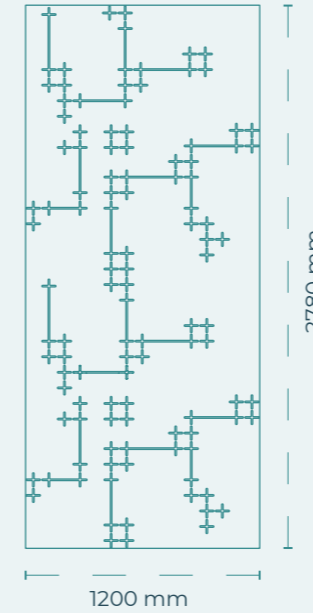

MAZE

harmonium.design

SPECIFICATIONS

SKU	DBHA0012
Dimensions	1200 x 2780 mm
Density - Grammage	2400 g/m ² - 200 Kg/m ³
Thickness	12 mm
Sound Absorption	0.9 αW - 0.8 NRC
Fire Rating	ASTM E84 Class A, EN 13501, Bs1-d0
Composition	100% Polyester fibre (PET)
Recycled Content	Minimum 50%
Emissions	E0-Indoor use, OEKO-TEXT®, VOC's free
Application	Walls, Screens
Tooling	Thru-Cut

Designer MOJA Design

Like a labyrinth, Maze is an eye-catcher. We used well-known basic shapes and combined them to create an unusual pattern. Maze is both an eccentric design piece or an inconspicuous background, it all depends on how Maze is staged.

Colours

01 ONYX	02 RIVER	03 PUMICE	04 POLAR
05 CANARY	06 SAND	07 WAKAME	08 GLACIER
09 SAKURA	10 AMETHYST	11 DRAGON	12 ELEPHANT
13 IGUANA	14 CAMEL	15 STARFISH	16 CORAL
17 STORM	18 JADE	19 MACAW	20 PINECONE