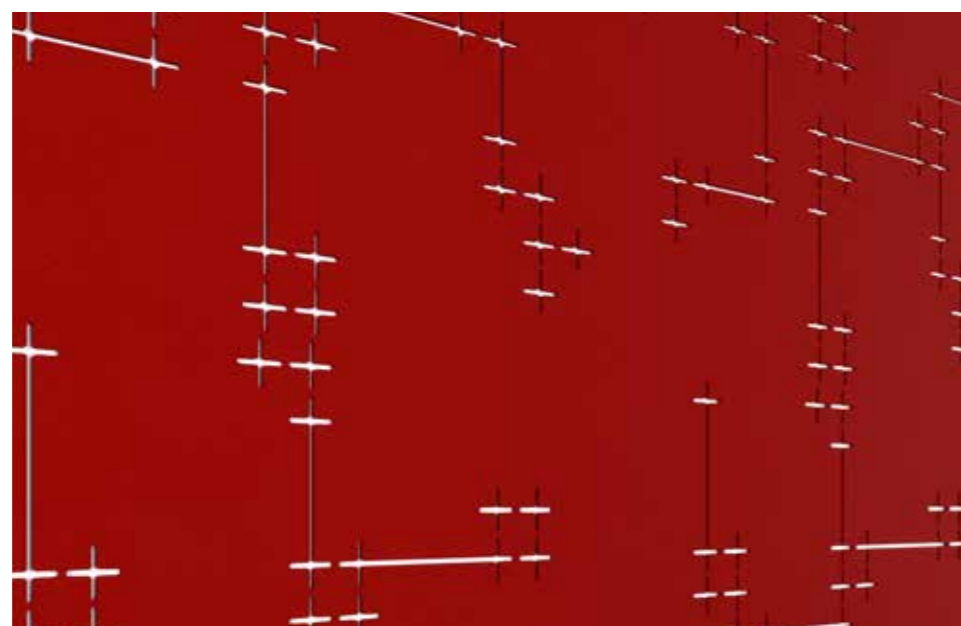

MAZE

harmonium.design

SPECIFICATIONS

SKU	DBHA0012
Dimensions	1200 x 2780 mm
Density - Grammage	2400 g/m ² - 200 Kg/m ³
Thickness	12 mm
Sound Absorption	0.9 αW - 0.8 NRC
Fire Rating	ASTM E84 Class A, EN 13501, Bs1-d0
Composition	100% Polyester fibre (PET)
Recycled Content	Minimum 50%
Emissions	E0-Indoor use, OEKO-TEXT®, VOC's free
Application	Walls, Screens
Tooling	Thru-Cut

Designer MOJA Design

Like a labyrinth, Maze is an eye-catcher. We used well-known basic shapes and combined them to create an unusual pattern. Maze is both an eccentric design piece or an inconspicuous background, it all depends on how Maze is staged.

Colours

01 ONYX	02 RIVER	03 PUMICE	04 POLAR
05 CANARY	06 SAND	07 WAKAME	08 GLACIER
09 SAKURA	10 AMETHYST	11 DRAGON	12 ELEPHANT
13 IGUANA	14 CAMEL	15 STARFISH	16 CORAL
17 STORM	18 JADE	19 MACAW	20 PINECONE