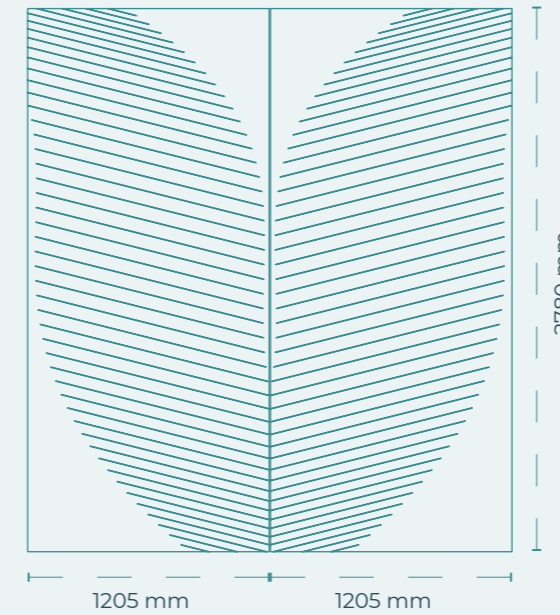

LEAF CORNER

harmonium.design

SPECIFICATIONS

SKU	DBHA0009
Dimensions	2410 x 2780 mm
Density - Grammage	2400 g/m ² - 200 Kg/m ³
Thickness	12 mm
Sound Absorption	0.9 αW - 0.8 NRC
Fire Rating	ASTM E84 Class A, EN 13501, Bs1-d0
Composition	100% Polyester fibre (PET)
Recycled Content	Minimum 50%
Emisions	E0-Indoor use, OEKO-TEXT®, VOC's free
Application	Walls
Tooling	V-Cut

Designer MOJA Design

Let your walls do the talking and experience the fusion of floral flair and straightforward appeal in an impressive design piece. Leaf conjures up a floral and timeless pattern on your wall and will complement your interior perfectly.

Colours

01	02	03	04
ONYX	RIVER	PUMICE	POLAR
05	06	07	08
CANARY	SAND	WAKAME	GLACIER
09	10	11	12
SAKURA	AMETHYST	DRAGON	ELEPHANT
13	14	15	16
IGUANA	CAMEL	STARFISH	CORAL
17	18	19	20
STORM	JADE	MACAW	PINECONE