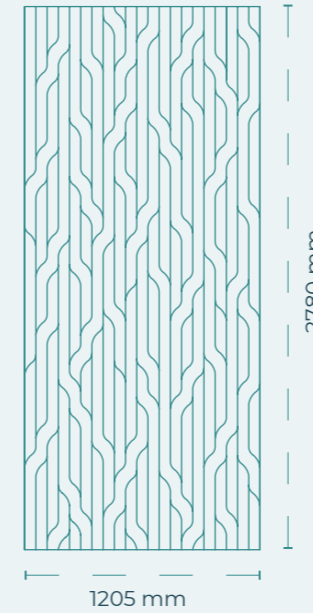

ROOTS

harmonium.design

SPECIFICATIONS

SKU	DBHA0010
Dimensions	1205 x 2780 mm
Density - Grammage	2400 g/m ² - 200 Kg/m ³
Thickness	12 mm
Sound Absorption	0.9 αW - 0.8 NRC
Fire Rating	ASTM E84 Class A, EN 13501, Bs1-d0
Composition	100% Polyester fibre (PET)
Recycled Content	Minimum 50%
Emisions	E0-Indoor use, OEKO-TEXT®, VOC's free
Application	Walls
Tooling	V-Cut

Colours

01 ONYX	02 RIVER	03 PUMICE	04 POLAR
05 CANARY	06 SAND	07 WAKAME	08 GLACIER
09 SAKURA	10 AMETHYST	11 DRAGON	12 ELEPHANT
13 IGUANA	14 CAMEL	15 STARFISH	16 CORAL
17 STORM	18 JADE	19 MACAW	20 PINECONE