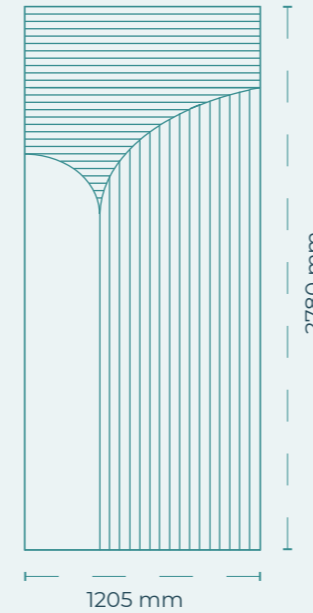

FLOW

harmonium.design

SPECIFICATIONS

SKU	DBHA0005
Dimensions	1205 x 2780 mm
Density - Grammage	2400 g/m ² - 200 Kg/m ³
Thickness	12 mm
Sound Absorption	0.9 αW - 0.8 NRC
Fire Rating	ASTM E84 Class A, EN 13501, Bs1-d0
Composition	100% Polyester fibre (PET)
Recycled Content	Minimum 50%
Emisions	E0-Indoor use, OEKO-TEXT®, VOC's free
Application	Walls
Tooling	V-Cut